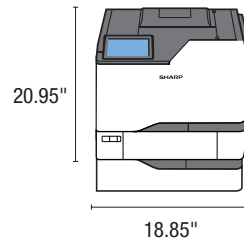

PRODUCT CONFIGURATION

MX-C528P
Desktop Printer
Single Drawer (included)

MX-C528P

Base model includes 4.3 inch (diagonal) color touch screen, wired connectivity, PCL 5e/6/XL, PostScript 3™ printing system, auto duplexing 1 x 550 sheet paper drawer, 100 sheet bypass tray. Includes toner (starter size 5K each) and developer.

CHOOSE PAPER FEED OPTIONS

SPACE REQUIREMENTS AND PLANNING

MX-C528P
(standard drawer, table top)
650-sheet maximum

MX-C528P + MX-CS20
(1 additional drawer, standard drawer, table top)
1200-sheet maximum

MX-C528P + 40C2300
(2 additional drawers, low floor standing)
1,750-sheet maximum

MX-C528P + MX-CS20 + 40C2300
(3 additional drawers, low floor standing)
2,300-sheet maximum

MX-C528P + MX-CS20 + 40C2300
(4 additional drawers, low floor standing)
2,850-sheet maximum

Overhead View with Stand