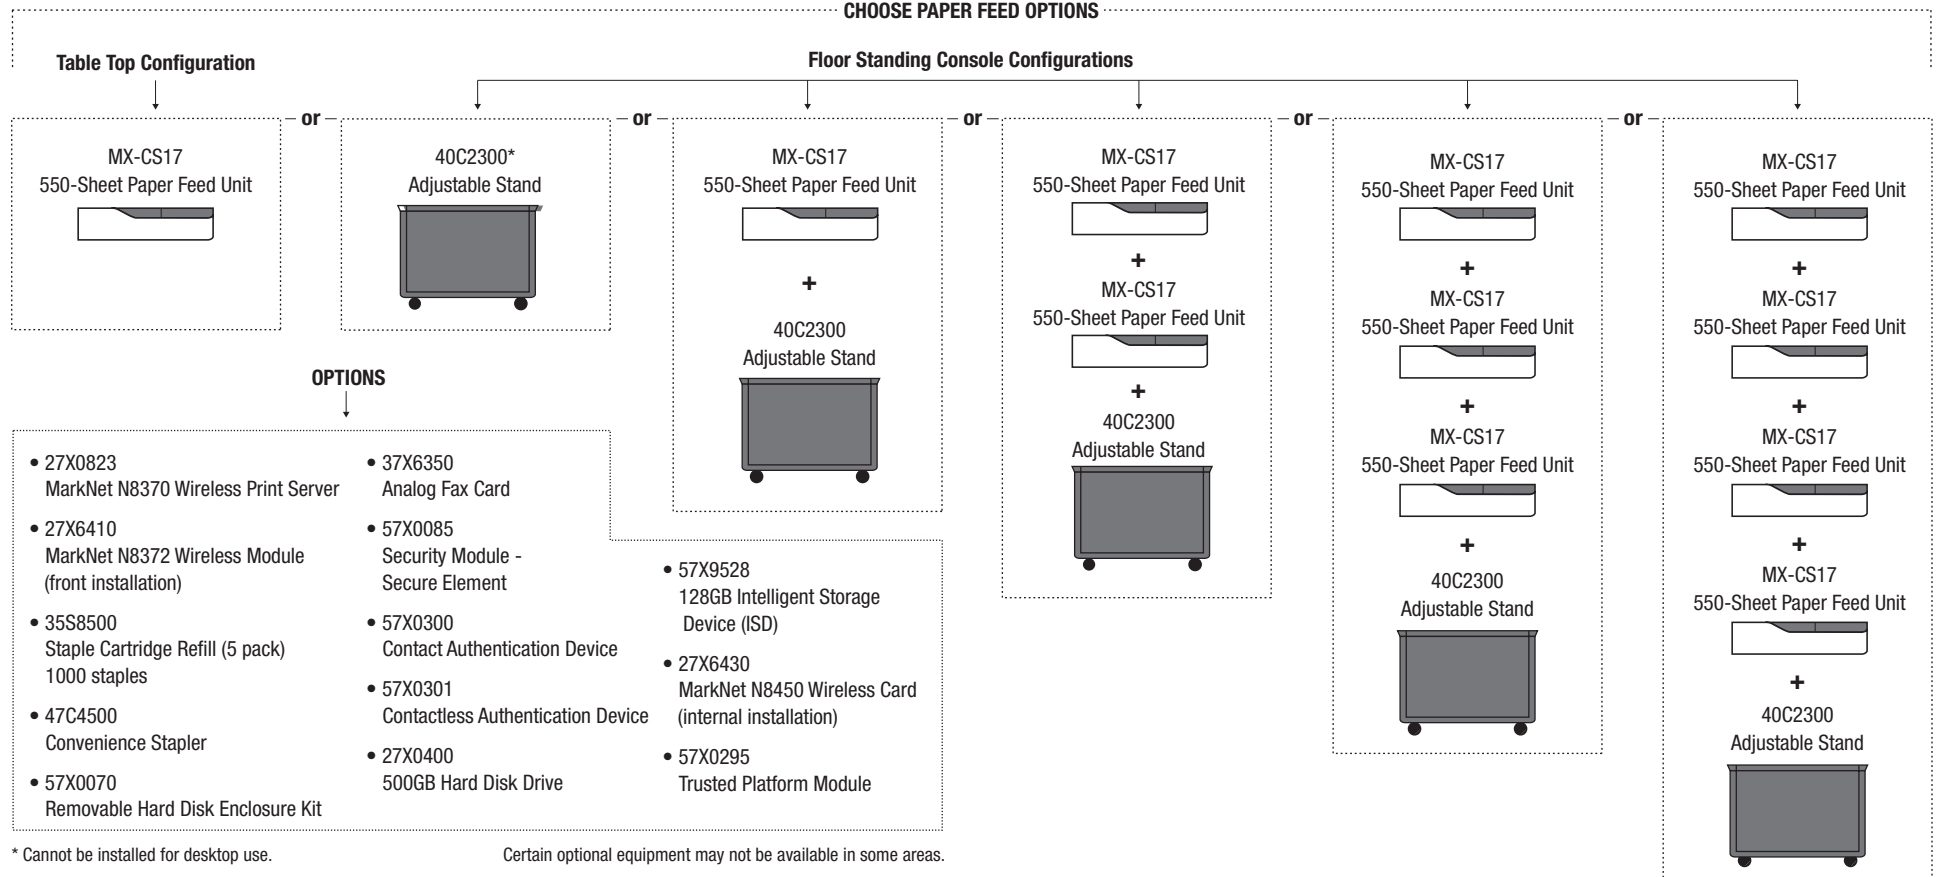

PRODUCT CONFIGURATION

MX-C528P
Desktop Printer
Single Drawer (included)

MX-C528P

Base model includes 4.3 inch (diagonal) color touch screen, wired connectivity, PCL 5e/6/XL, PostScript 3™ printing system, auto duplexing 1 x 550 sheet paper drawer, 100 sheet bypass tray. Includes toner (starter size 5K each) and developer.

CHOOSE PAPER FEED OPTIONS

SPACE REQUIREMENTS AND PLANNING

MX-C528P
(standard drawer, table top)
650-sheet maximum

MX-C528P + MX-CS20
(1 additional drawer, standard drawer, table top)
1200-sheet maximum

MX-C528P + 40C2300
(2 additional drawers, low floor standing)
1,750-sheet maximum

MX-C528P + MX-CS20 + 40C2300
(3 additional drawers, low floor standing)
2,300-sheet maximum

MX-C528P + MX-CS20 + 40C2300
(4 additional drawers, low floor standing)
2,850-sheet maximum

Overhead View with Stand