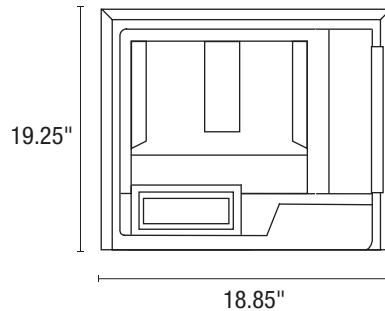

PRODUCT CONFIGURATION

MX-C528P
Desktop Printer
Single Drawer (included)

MX-C528P

Base model includes 4.3 inch (diagonal) color touch screen, wired connectivity, PCL 5e/6/XL, PostScript 3™ printing system, auto duplexing 1 x 550 sheet paper drawer, 100 sheet bypass tray. Includes toner (starter size 5K each) and developer.

CHOOSE PAPER FEED OPTIONS

SPACE REQUIREMENTS AND PLANNING

MX-C528P
(standard drawer, table top)
650-sheet maximum

MX-C528P + MX-CS20
(1 additional drawer, standard drawer, table top)
1200-sheet maximum

MX-C528P + 40C2300
(2 additional drawers, low floor standing)
1,750-sheet maximum

MX-C528P + MX-CS20 + 40C2300
(3 additional drawers, low floor standing)
2,300-sheet maximum

MX-C528P + MX-CS20 + 40C2300
(4 additional drawers, low floor standing)
2,850-sheet maximum

Overhead View with Stand