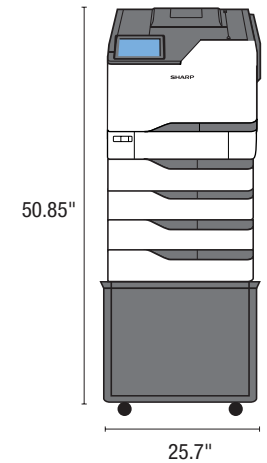

PRODUCT CONFIGURATION

MX-C528P
Desktop Printer
Single Drawer (included)

MX-C528P

Base model includes 4.3 inch (diagonal) color touch screen, wired connectivity, PCL 5e/6/XL, PostScript 3™ printing system, auto duplexing 1 x 550 sheet paper drawer, 100 sheet bypass tray. Includes toner (starter size 5K each) and developer.

CHOOSE PAPER FEED OPTIONS

SPACE REQUIREMENTS AND PLANNING

MX-C528P
(standard drawer, table top)
650-sheet maximum

MX-C528P + MX-CS20
(1 additional drawer, standard drawer, table top)
1200-sheet maximum

MX-C528P + 40C2300
(2 additional drawers, low floor standing)
1,750-sheet maximum

MX-C528P + MX-CS20 + 40C2300
(3 additional drawers, low floor standing)
2,300-sheet maximum

MX-C528P + MX-CS20 + 40C2300
(4 additional drawers, low floor standing)
2,850-sheet maximum

Overhead View with Stand