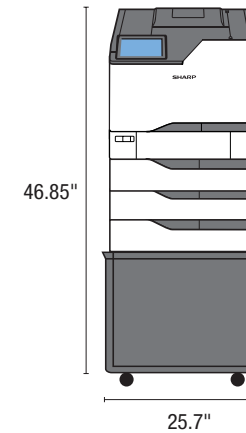

PRODUCT CONFIGURATION

MX-C528P
Desktop Printer
Single Drawer (included)

MX-C528P

Base model includes 4.3 inch (diagonal) color touch screen, wired connectivity, PCL 5e/6/XL, PostScript 3™ printing system, auto duplexing 1 x 550 sheet paper drawer, 100 sheet bypass tray. Includes toner (starter size 5K each) and developer.

CHOOSE PAPER FEED OPTIONS

SPACE REQUIREMENTS AND PLANNING

MX-C528P
(standard drawer, table top)
650-sheet maximum

MX-C528P + MX-CS20
(1 additional drawer, standard drawer, table top)
1200-sheet maximum

MX-C528P + 40C2300
(2 additional drawers, low floor standing)
1,750-sheet maximum

MX-C528P + MX-CS20 + 40C2300
(3 additional drawers, low floor standing)
2,300-sheet maximum

MX-C528P + MX-CS20 + 40C2300
(4 additional drawers, low floor standing)
2,850-sheet maximum

Overhead View with Stand

Design and specifications are subject to change without notice. All product dimensions listed are approximate.