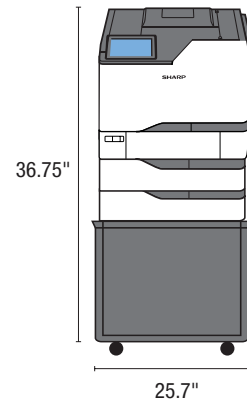

PRODUCT CONFIGURATION

MX-C528P
Desktop Printer
Single Drawer (included)

MX-C528P

Base model includes 4.3 inch (diagonal) color touch screen, wired connectivity, PCL 5e/6/XL, PostScript 3™ printing system, auto duplexing 1 x 550 sheet paper drawer, 100 sheet bypass tray. Includes toner (starter size 5K each) and developer.

CHOOSE PAPER FEED OPTIONS

SPACE REQUIREMENTS AND PLANNING

MX-C528P
(standard drawer, table top)
650-sheet maximum

MX-C528P + MX-CS20
(1 additional drawer, standard drawer, table top)
1200-sheet maximum

MX-C528P + 40C2300
(2 additional drawers, low floor standing)
1,750-sheet maximum

MX-C528P + MX-CS20 + 40C2300
(3 additional drawers, low floor standing)
2,300-sheet maximum

MX-C528P + MX-CS20 + 40C2300
(4 additional drawers, low floor standing)
2,850-sheet maximum

Overhead View with Stand