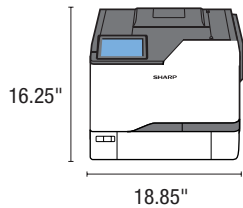

PRODUCT CONFIGURATION

MX-C528P
Desktop Printer
Single Drawer (included)

MX-C528P

Base model includes 4.3 inch (diagonal) color touch screen, wired connectivity, PCL 5e/6/XL, PostScript 3™ printing system, auto duplexing 1 x 550 sheet paper drawer, 100 sheet bypass tray. Includes toner (starter size 5K each) and developer.

CHOOSE PAPER FEED OPTIONS

SPACE REQUIREMENTS AND PLANNING

MX-C528P
(standard drawer, table top)
650-sheet maximum

MX-C528P + MX-CS20
(1 additional drawer, standard drawer, table top)
1200-sheet maximum

MX-C528P + 40C2300
(2 additional drawers, low floor standing)
1,750-sheet maximum

MX-C528P + MX-CS20 + 40C2300
(3 additional drawers, low floor standing)
2,300-sheet maximum

MX-C528P + MX-CS20 + 40C2300
(4 additional drawers, low floor standing)
2,850-sheet maximum

Overhead View with Stand