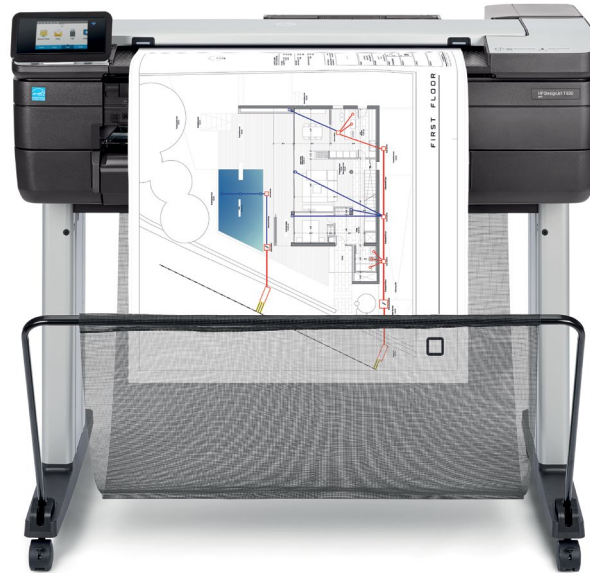

HP DesignJet T830 24-in Multifunction Printer

The smart choice for architecture and construction offices ready to evolve

CONVENIENT—Fast, agile, intuitive print/scan/copy

- Print documents fast—up to 26 seconds for A1/D-size prints¹
- Enjoy easy installation in the office, construction job site with the most compact large-format MFP²
- Easily print project sets and PDF documents with HP Click printing software.
- Anyone can print smoothly from a smartphone or tablet with HP Mobile Printing³

TRUSTED—HP DesignJet quality and reliability

- Get HP DesignJet quality also in small-format sizes—print half-size documents with 50-sheet A4/A3 input tray
- Achieve precise lines up to 0.1% line accuracy⁴, up to 2400 dpi, and high contrast—HP Bright Office Inks
- Smart scanning technology protects originals from damage when scanning and obtains precise colors
- Reinforced design and strong legs for easy transport and use at the job site

COMMUNICATION—Immediately share meeting results

- Use built-in scanner to copy and distribute sketches and hand-annotated drawings to peers/partners right away
- Easily link your computer, smartphone, or tablet to the printer with Wi-Fi Direct
- Share drawings immediately—scan/email from front panel, use HP Smart app⁵ to email contacts, post to cloud
- No learning curve—with the intuitive design of a single touchscreen, you can scan, copy, and share instantly

Dynamic security enabled printer. Cartridges using a non-HP chip might not work and those that work today might not work in the future. More at: hp.com/go/learnaboutesupplies

For more information, please visit hp.com/go/designjetT830

¹ The HP DesignJet T830 24-in Printer prints documents up to 25% faster compared to the HP DesignJet T520 24-inch Printer. Mechanical printing time, printed in Fast mode with Economode on, using HP Bright White Inkjet Paper (bond) and Original HP Bright Office Inks.

² The HP DesignJet T830 24-inch and 36-inch Multifunction Printers are the most compact large-format devices performing print/scan/copy functions based on H x W x L specifications published as of May, 2017.

⁴ +/-0.1% of the specified vector length or +/-0.2 mm (whichever greater) at 23° C (73° F), 50-60% relative humidity, on A1/D HP printing material in Best mode with HP Heavyweight roll feed and Original HP Bright Office Inks.

⁵ The HP Smart app is available for Apple® iPad, iPhone, and iPod Touch running iOS v7.0 or later and for Android™ mobile devices running Android™ v4.4 or later. The HP Smart app is available for free from the Apple® App Store for Apple® mobile devices and from the Google Play Store for Android™ mobile devices.