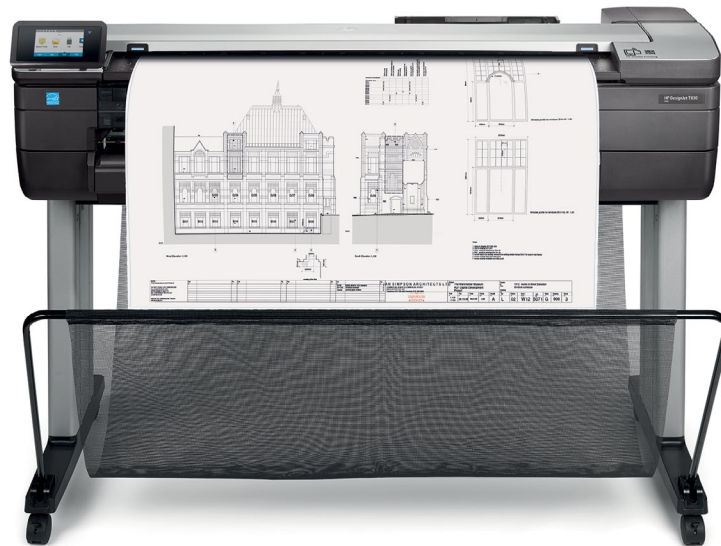

HP DesignJet T830 36-in Multifunction Printer

The smart choice for architecture and construction offices ready to evolve

Communicate more effectively—no learning curve needed—with print plus scan and copy capabilities