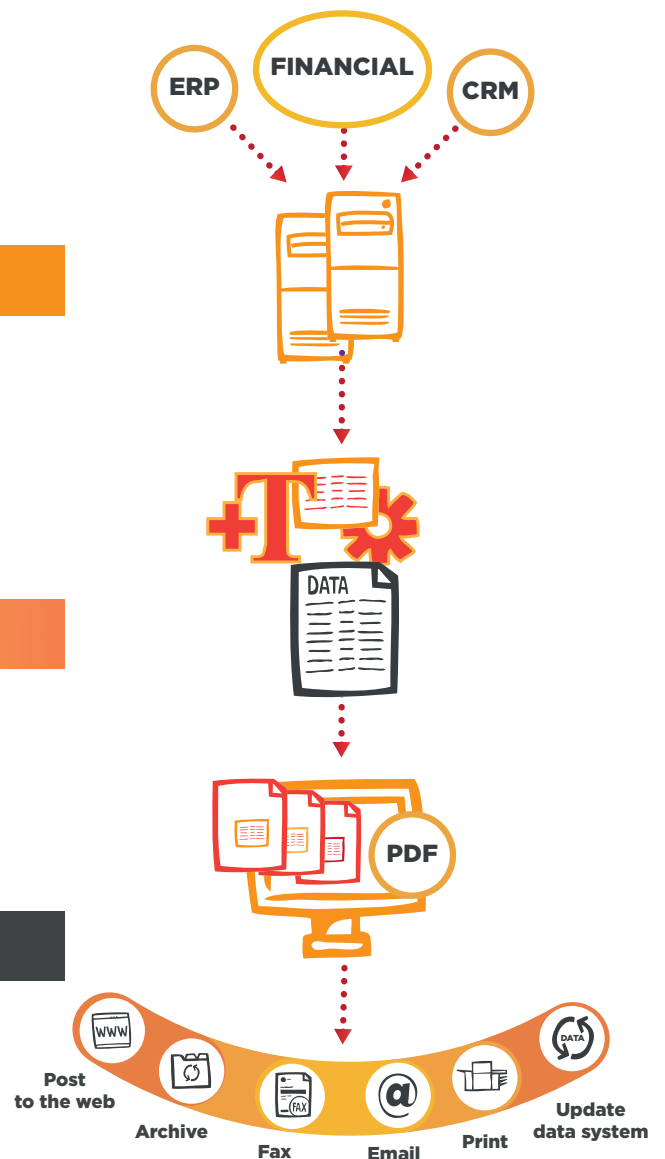

CONNECTIVITY

- Transaction document design and re-engineering
- Document workflow automation
- Connects to any print, PDF, XML or database
- Works with most ERP/CRM systems
- Outputs to Print, Email, FAX, WEB, EDM

AUTOMATED DISTRIBUTION

- ERP to EDM connectivity and automation
- Mail optimization including Data Quality
- Mobile Forms, replacing paper
- Digital capture, eliminating print and scan
- E-Billing with payment gateway connectivity

DOCUMENT OUTPUT MANAGEMENT

- Delivery preference management
- Print avoidance
- Print management
- Document engineering for intelligent mail insertion

The PlanetPress Suite manages transactional document printing and workflow. Use PlanetPress to automate business processes and minimize human intervention with paper based transactional documents.